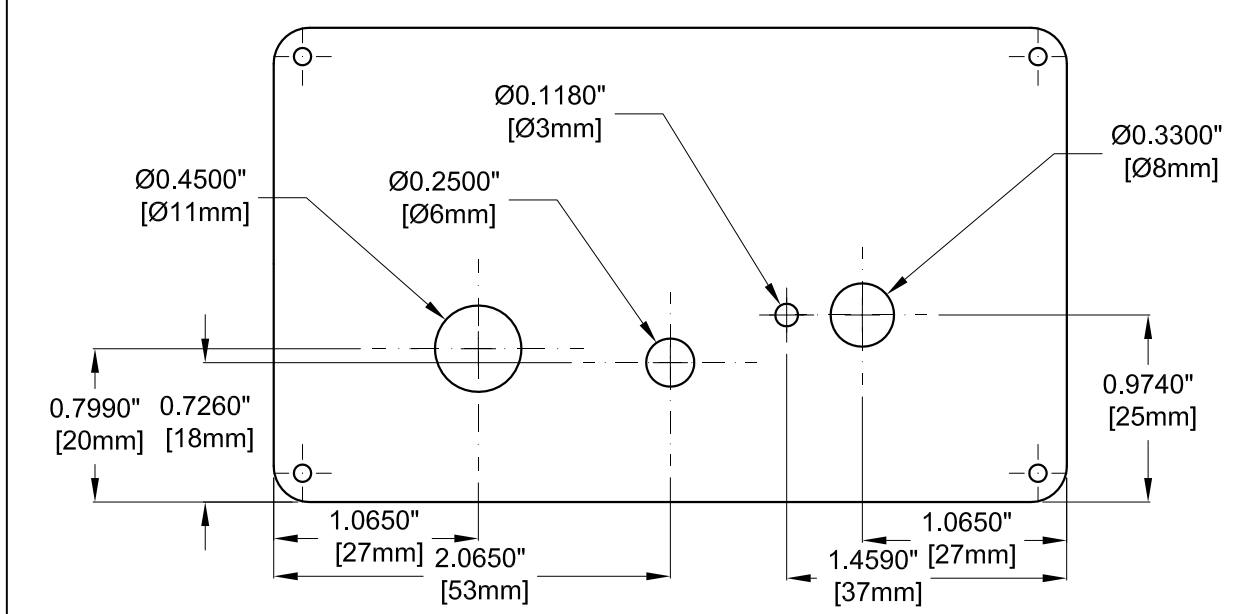

DRILL PATTERN - TOP CASE EXTRUSION

FULL SCALE

DRILL PATTERN - FRONT ENDPLATE

FULL SCALE

DRILL PATTERN - REAR ENDPLATE

FULL SCALE

TORPEDO
parafeed headphone amp