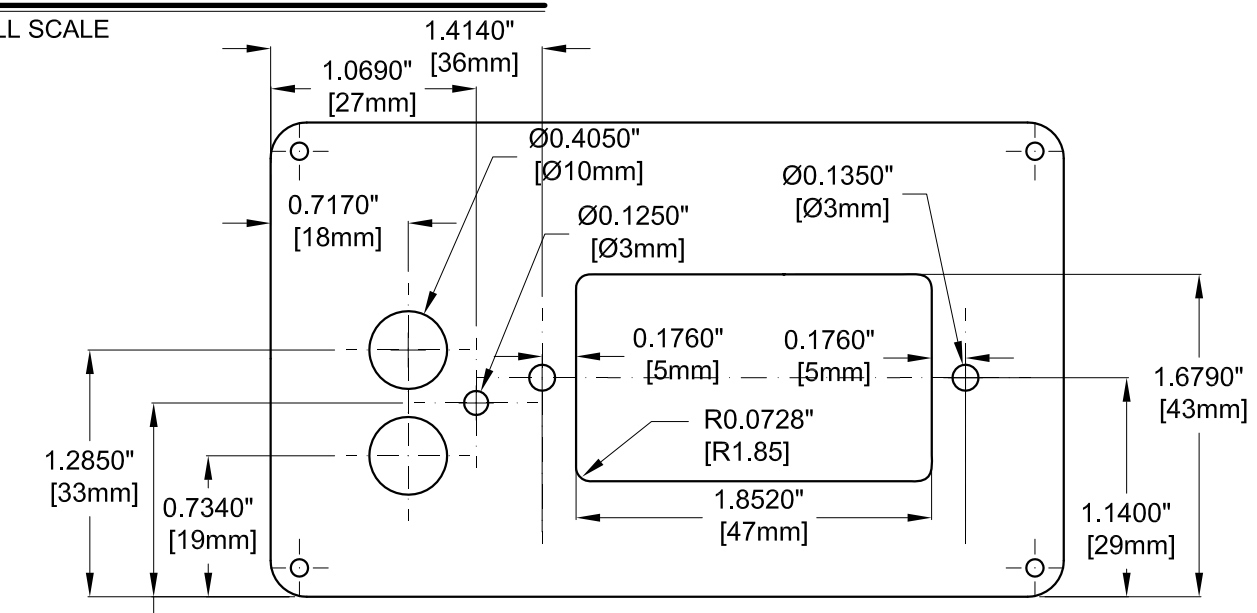

DRILL PATTERN - TOP CASE EXTRUSION

FULL SCALE

DRILL PATTERN - FRONT ENDPLATE

FULL SCALE

DRILL PATTERN - REAR ENDPLATE

FULL SCALE

TORPEDO
parafeed headphone amp