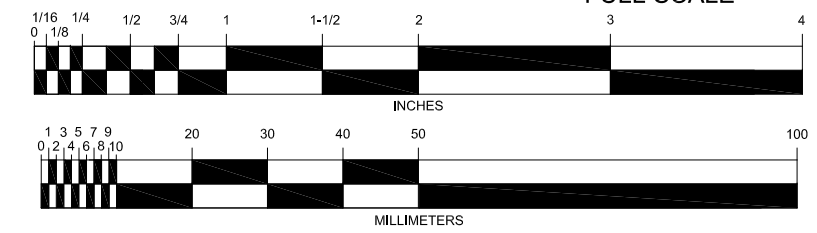

DRILL PATTERN - TOP CASE EXTRUSION

FULL SCALE

DRILL PATTERN - FRONT ENDPLATE

FULL SCALE

DRILL PATTERN - REAR ENDPLATE

FULL SCALE

TORPEDO
parafeed headphone amp