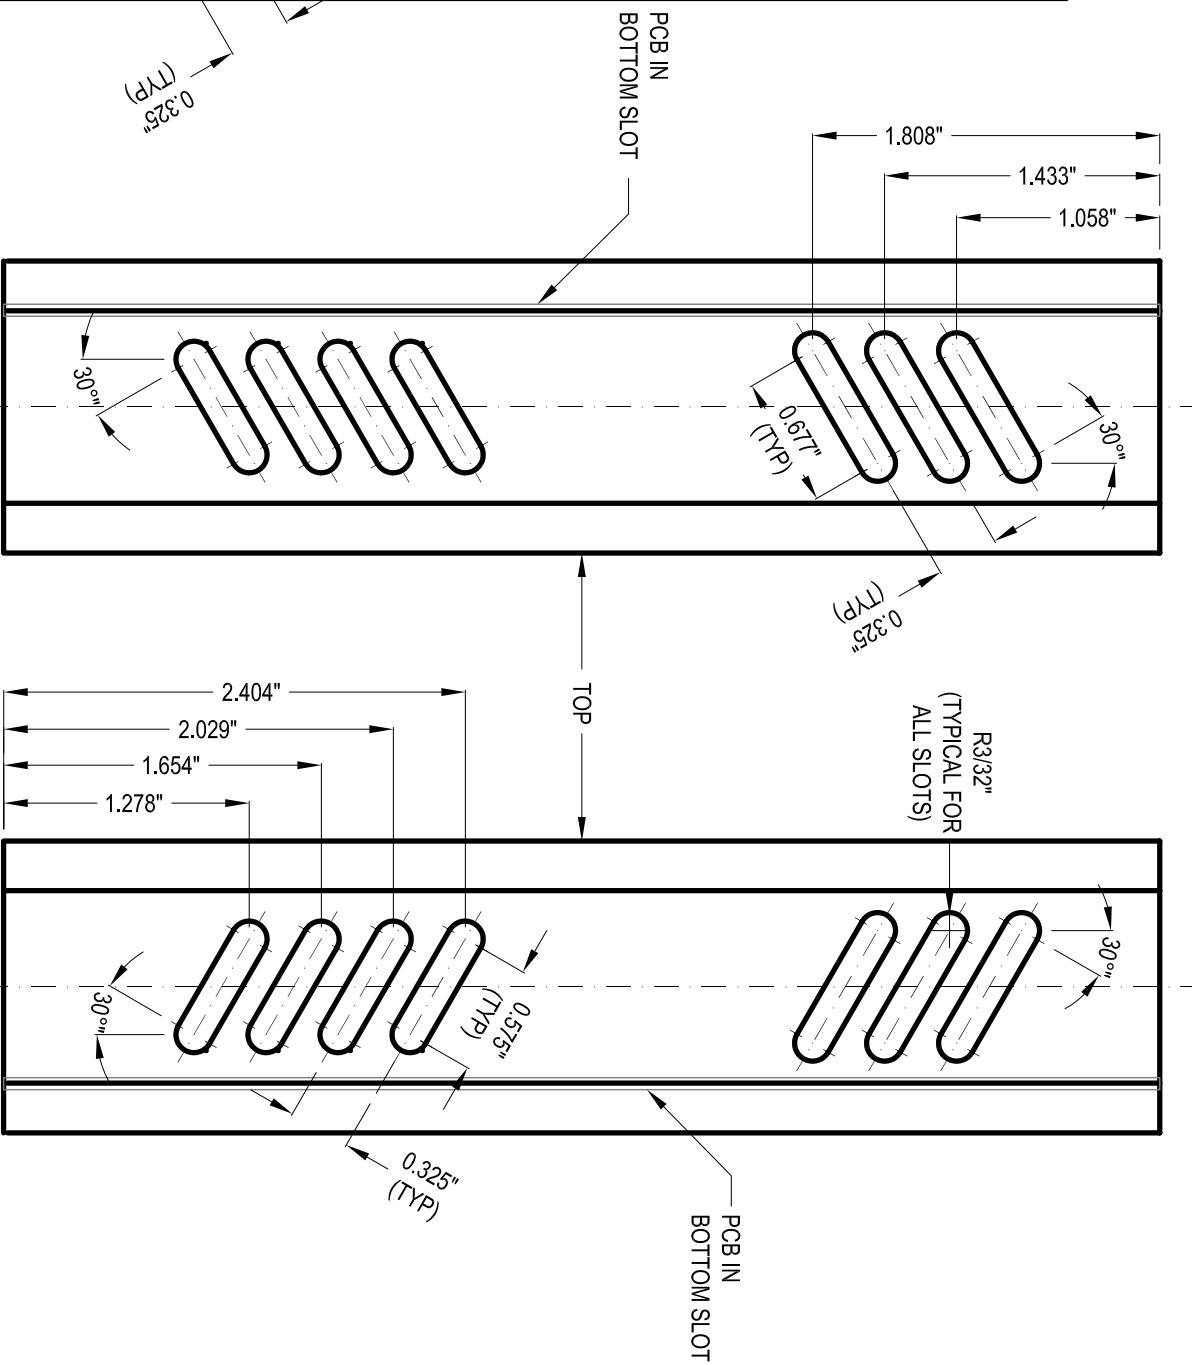

DRILL PATTERN - EXTRUDED BODY BOTTOM

FULL SCALE

DRILL PATTERN - EXTRUDED BODY SIDES

FULL SCALE

PROJECT # MINIMAX-1 DATE: 9/16/2008 PROJ. OFFICER: TMB DRAWN BY: TMB CHECKED BY: TMB DRAWING # 2 OF: 3	Millett Hybrid MiniMAX Headphone Amplifier
	704 Horse Ferry Rd., Lawrenceville, GA 30044
Drill Pattern	