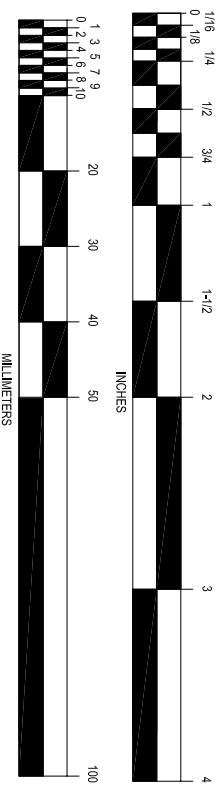

DRILL PATTERN - EXTRUDED BODY BOTTOM

FULL SCALE

DRILL PATTERN - EXTRUDED BODY SIDES

FULL SCALE

PROJECT # MINIMAX-1 DATE: 9/16/2008 PROJ. OFFICER: TMB DRAWN BY: TMB CHECKED BY: TMB DRAWING # 2 OF: 3	Millett Hybrid MiniMAX Headphone Amplifier
	704 Horse Ferry Rd., Lawrenceville, GA 30044
Drill Pattern	